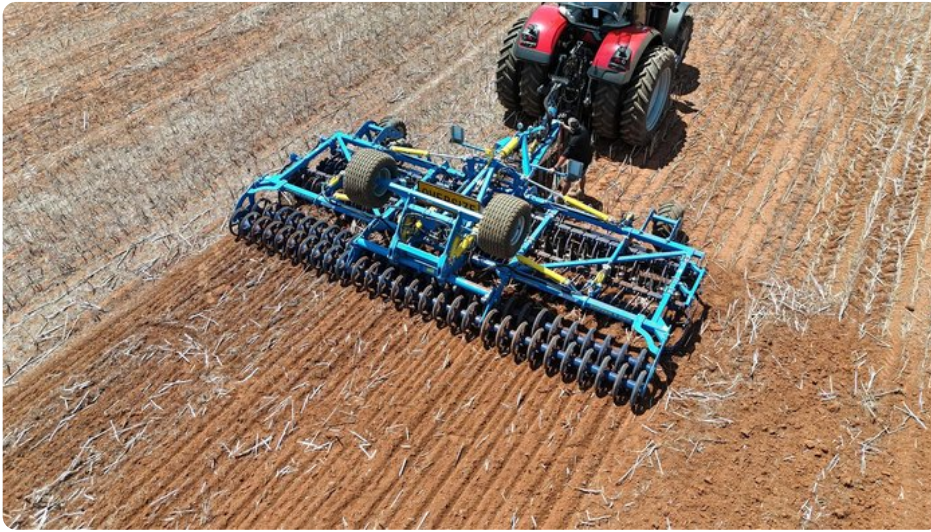

Farmet Softer Pro 800 Trailed Speed Disc

\$159,000

Ex. Govt. Charges

Enquire Now

Scan the QR code below
for more information

Body Type
Tillage & Seeding

Stock No.
2024/0827

The Farmet SOFTER PRO 800 is a true multi-purpose, high speed disc tillage implement that is the perfect fit for the Australian Farmer. Designed to work with modern CTF farm design and optional processes for each pass, the SOFTER PRO is the professional choice.